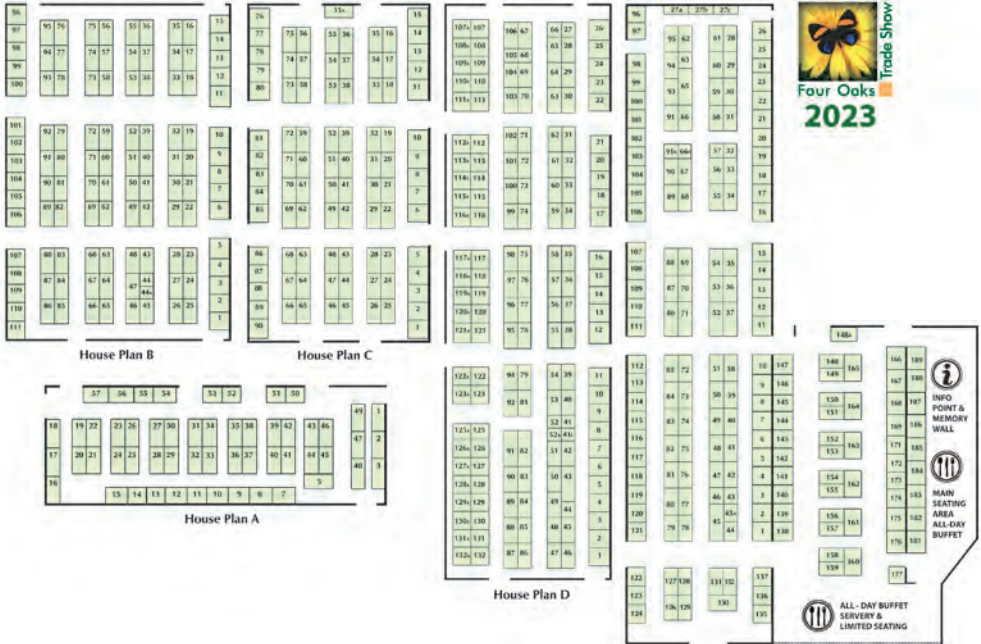

ALL HOUSES FLOOR PLAN

HOUSE A