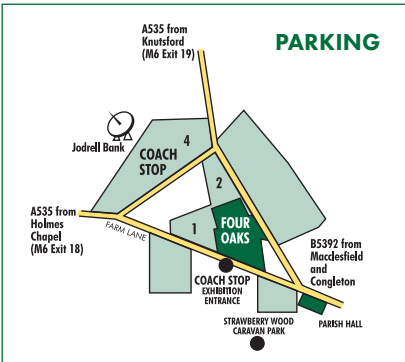

GETTING TO THE SHOW

Road: M6 exit at Junction 18, follow signs for Jodrell Bank, A54 for Holmes Chapel (AA signposting from all routes).

Rail: Nearest station - Holmes Chapel, Crewe to Manchester line (free shuttle service from 8.30am each day). From London Euston fast trains to Macclesfield (Taxi rank outside, approx. 9 miles to show).

Air: Manchester International Airport, free shuttle service from 8.30am each day. If driving, A54 to Alderley Edge, then A535 directly to site.