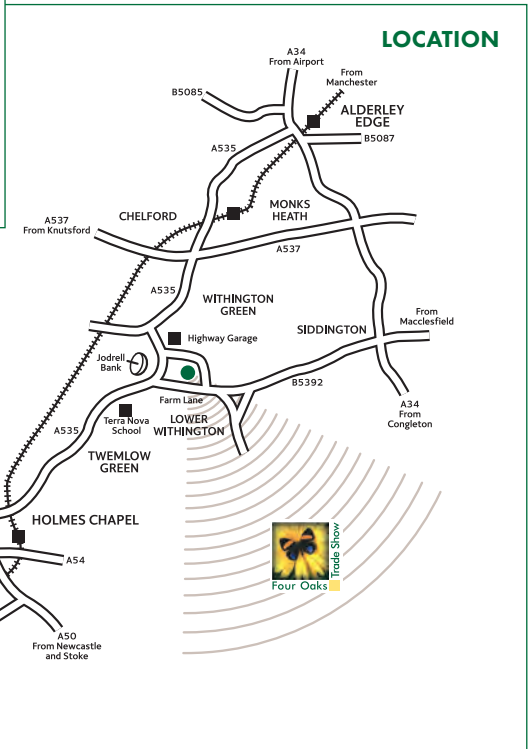

GETTING TO THE SHOW

Road: M6 exit at Junction 18, follow signs for Jodrell Bank, A54 for Holmes Chapel (AA signposting from all routes).

Rail: Nearest station - Holmes Chapel, Crewe to Manchester line (free shuttle service from 8.30am each day). From London Euston fast trains to Macclesfield (Taxi rank outside, approx. 9 miles to show).

Air: Manchester International Airport, free shuttle service from 8.30am each day. If driving, A54 to Alderley Edge, then A535 directly to site.